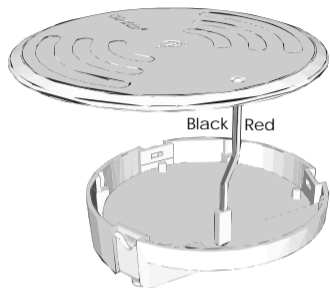

The device is compatible with the WPC Standard Spec. 1.1 "Qi". Please only use the device with Qi compatible devices.

Use only in dry indoors locations.

QInside[®]

Invisible wireless power charging

Cover for Qi1001

Step 1

Step 2

Non detachable connection!

Step 3

Step 4